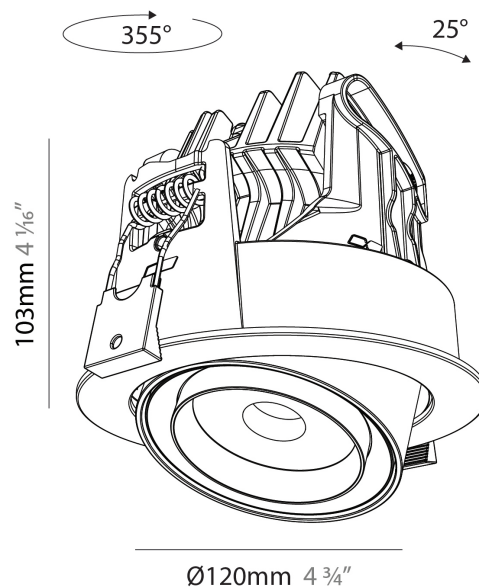

GENERAL

Series: Centriq
Subseries: Centriq Round Flex Adjustable
Brand: Prolicht
Division: Architectural
Mounting Type: Recessed
Mounting Location: Ceiling
Subcategory: Spots

PHYSICAL

Shape: Cylinder
Diameter (mm): 120
Diameter (in): 4 3/4
Height (mm): 105
Height (in): 4 1/8
Min. Recessing Depth (mm): 120
Min. Recessing Depth (in): 4 3/4
Light Distribution: Adjustable / Direct
Weight (kg): 0.666
Fixture Finish: SSR / BKV / CWI / CRY / HAB / UFT / ITA / RUA / FTG / MYG / LOD / PUS / FRO / FUP / KIA / POP / BLS / SPG / MEY / GOH / GUM / CHC / COM / ABZ / JAG / OBR / MOS / ROR
Fixture Material: Aluminum
Cut-out Measurements: Dia. 112mm / 4 7/16"

ELECTRICAL

Lamp Type: LED (Zhaga Standard)
Input Wattage (W): 20.5
Total Output Wattage (W): 18.1
Dimming: Tri-Mode (Non-Dimming and Phase Dimming (120Vac only) and 0-10V Dimming)
Driver Included: Yes
Driver Location: Recessed Housing
Driver Type: Constant Current - Universal
Driver Class: Class 2
Housing: ENCP 3
Input Voltage (V): 120 - 277
Constant Current (MA): 500

LED

Color Temperature (°K): 2700 / 3000 / 3500 / 4000
Max. Delivered Lumen (lm): 1201 / 1294 / 1346 / 1373
Nominal Lumen (lm): 1668 / 1797 / 1869 / 1907
CRI: >90 CRI
Lamp Life (hrs): 50000

OPTICAL

Beam Angle: 18 - 46
Adjustability: Rotational 350° / Tilt 25°

RATINGS AND CERTIFICATIONS

Certified By: CSA Certified to UL and CSA Standards
IP rating: IP20